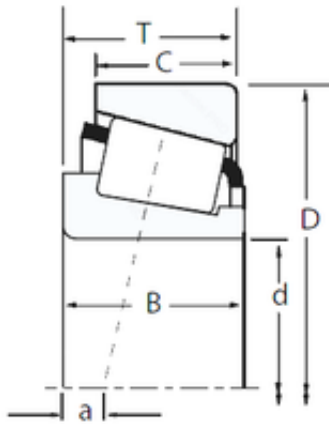

## 25 mm x 47 mm x 15 mm Timken 32005x Bearing

Bearing No. 32005x

Size	25x47x15 mm
Bore Diameter	25 mm
Outer Diameter	47 mm
Width	15 mm
d	25 mm
D	47 mm
T	15 mm
B	15 mm
C	11,5 mm
R	3,3 mm
r	1 mm
Weight	0,11 Kg
Dynamic load rating radial (C)	30,8 kN
Calculation factor (e)	0,43

32005x Bearing 2D drawings and 3D CAD models