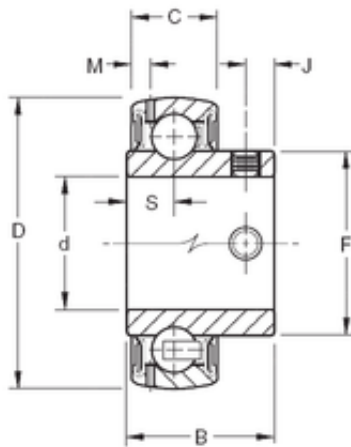

## 25,4 mm x 52 mm x 28,2 mm Timken gya100rrb Bearing

Bearing No. gya100rrb

Size	25.4x52x28.2 mm
Bore Diameter	25,4 mm
Outer Diameter	52 mm
Width	28,2 mm
d	25,4 mm
D	52 mm
B	28,2 mm
C	15 mm
F	33,7 mm
J	6,35 mm
M	3,61 mm
S	8,84 mm
Thread (G)	M6X1
Weight	0,17 Kg
Basic dynamic load rating (C)	15,8 kN

gya100rrb Bearing 2D drawings and 3D CAD models