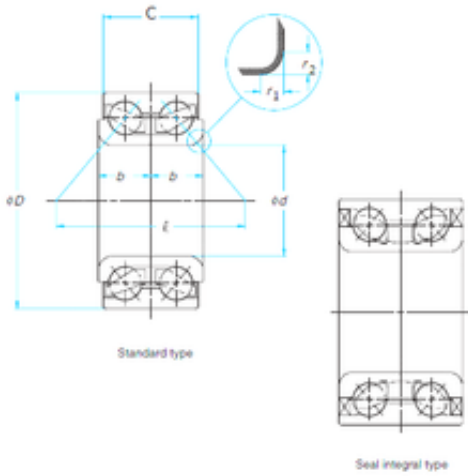

BEARING-THAILAND CO.,LTD

43 mm x 78 mm x 44 mm Timken wb000052 Bearing

Bearing No. wb000052

Size	43x78x44 mm
Bore Diameter	43 mm
Outer Diameter	78 mm
Width	44 mm
d	43 mm
D	78 mm
B	44 mm
C	44 mm

wb000052 Bearing 2D drawings and 3D CAD models